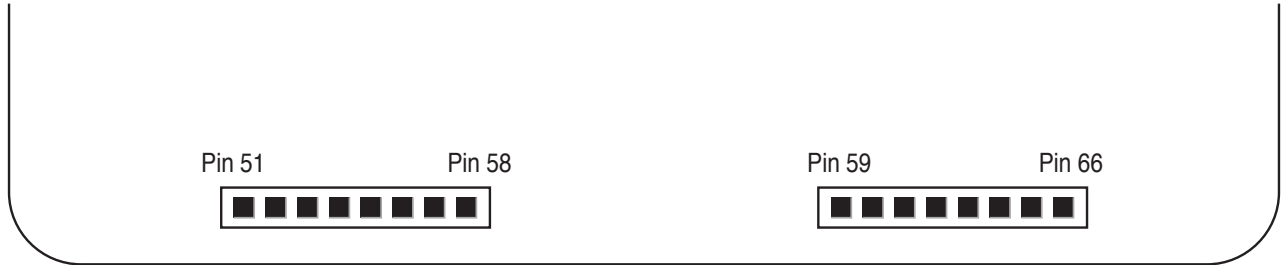

Kinoma Create

Pin Map

The ES6-powered device with integrated Wi-Fi, BLE, touchscreen, speaker, and microphone — designed for developers to take ideas to prototype and production

Front Header Pins

Back Header Pins